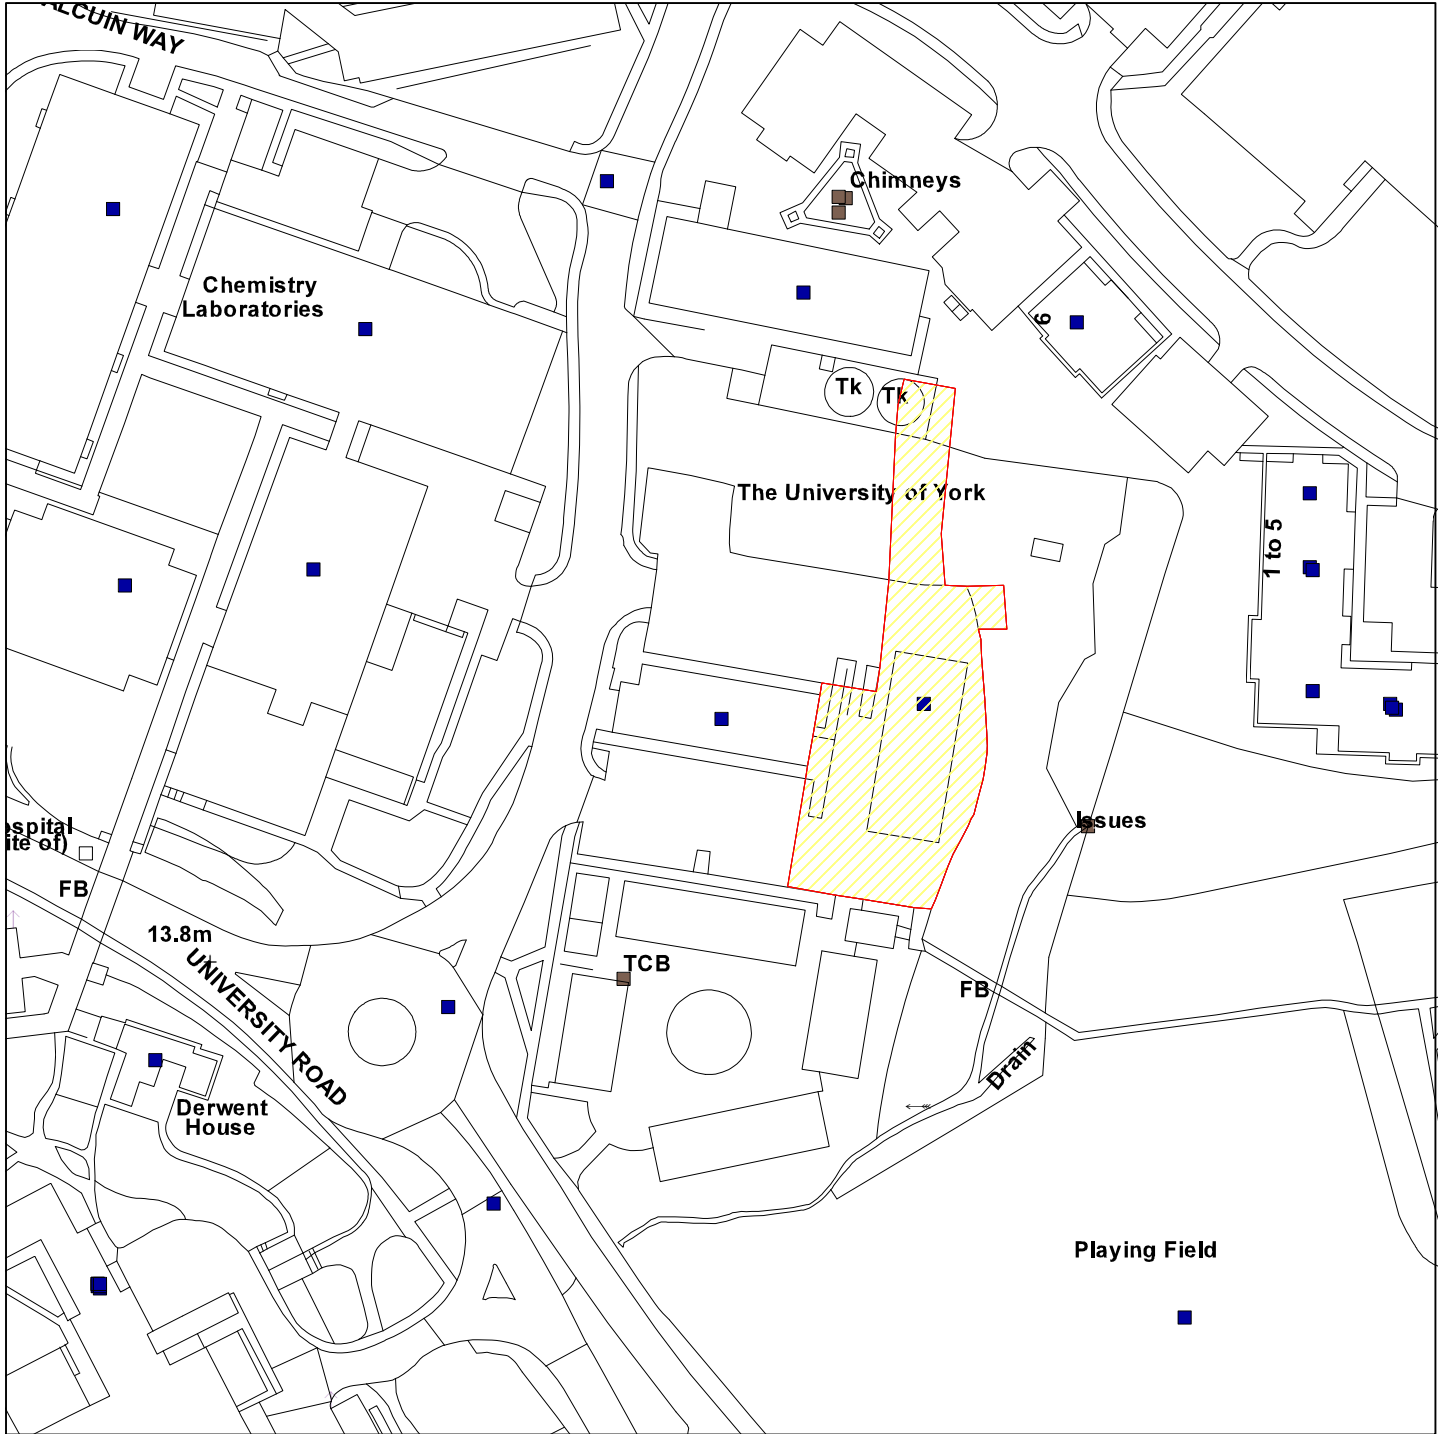

12/02651/FUL

Physics Department, Innovation Way

Scale : 1:1250

Reproduced from the Ordnance Survey map with the permission of the Controller of Her Majesty's Stationery Office © Crown Copyright 2000.

Unauthorised reproduction infringes Crown Copyright and may lead to prosecution or civil proceedings.